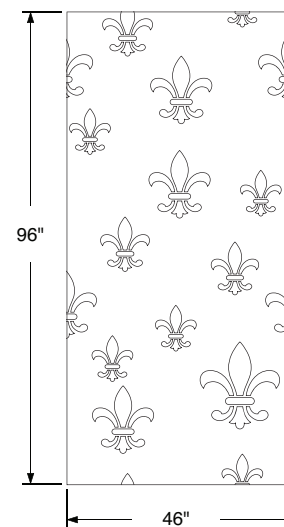

# FLEUR

Throughout the history of architecture and furnishings, the Fleur de Lis has played a prominent role. This pattern symbolizes supreme sovereignty and a closeness to heaven.

Fleur Panel  
46"w x 96"h x 3/4"