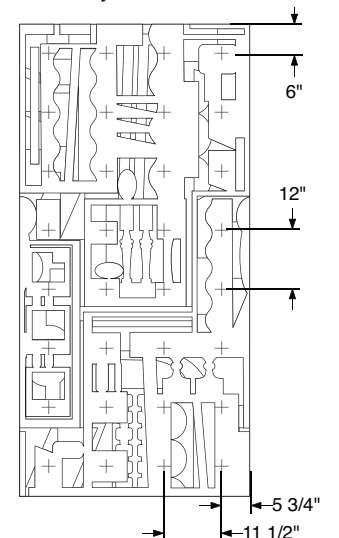

Grid of hardware placement for
the Puck System.