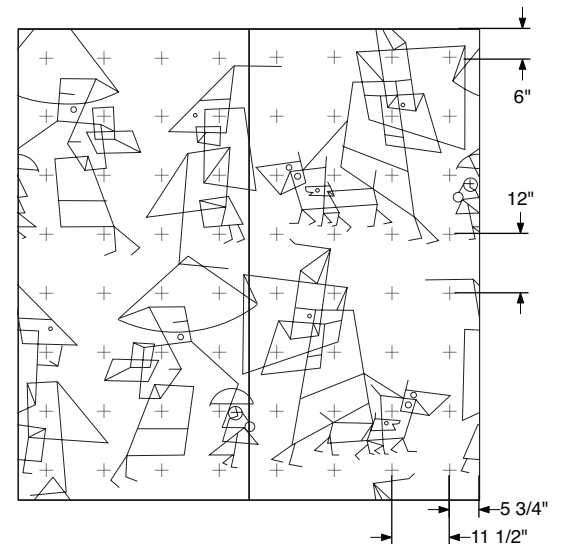

LINECITY

Swiss Bauhaus abstraction meets the kinetic energy of city streets in this re-interpretation of the playful line drawings of a modernist master. Available only as a two-panel repeat.*

*LineCity comes in a two-panel repeat pattern. In order to create a seamless continuation of surface, always order this pattern in groups of LineCity - A and LineCity - B.

LineCity is also available with spacing for our Puck hardware inserts, as are all Iconic panels.