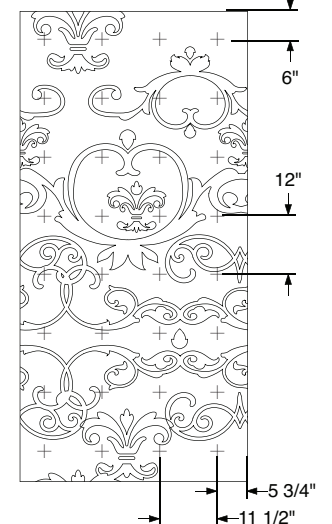

Grid of hardware placement for the Puck System.