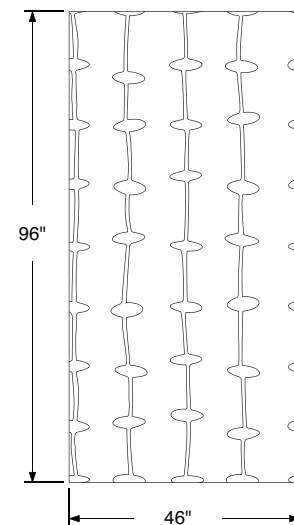

SEAPOD

A fresh, modern and retro design borrowed from the biomorphic playfulness of textiles and wall coverings of the 50's and 60's.

Seapod Panel
46"w x 96"h x 3/4"