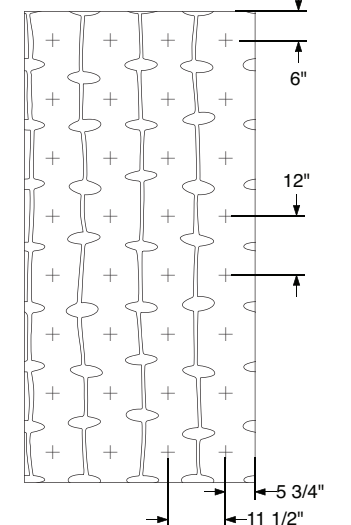

Grid of hardware placement
for the Puck System.