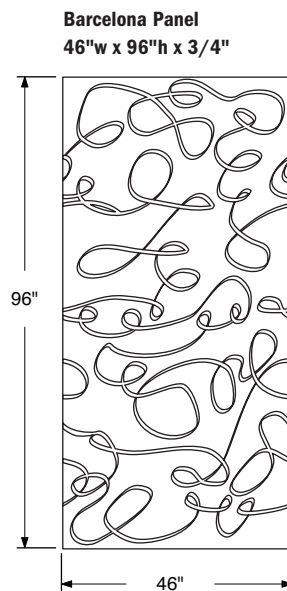

BARCELONA

Inspired by a recent trip to Spain, this flourish-of-the-hand pattern interprets the ruffles and flounces of hems seen on the dresses of traditional Flamenco dancers.

Barcelona in Matte White