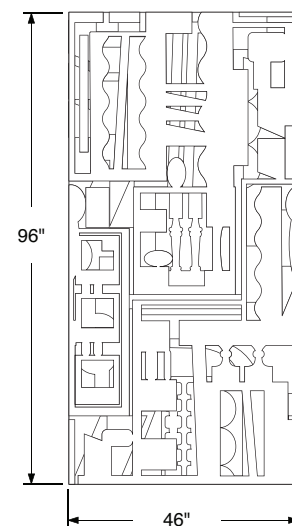

LOUISE

Inspired by the found-object assemblages of this woman artist, Louise panels are an homage to one of the most important twentieth-century abstract expressionist sculptors.

Louise Panel
46"w x 96"h x 3/4"