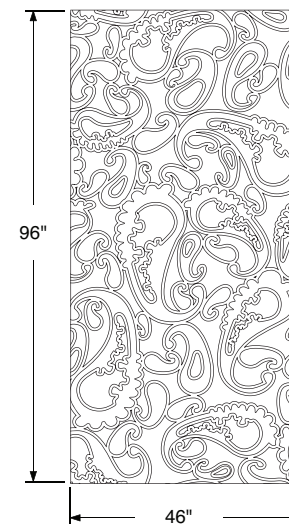

CARNABY

Inspired by the bold and brash British style of the 60's, Carnaby plays on an over-sized paisley that evokes swinging London fashion.

Carnaby Panel
46" w x 96" h x 3/4"