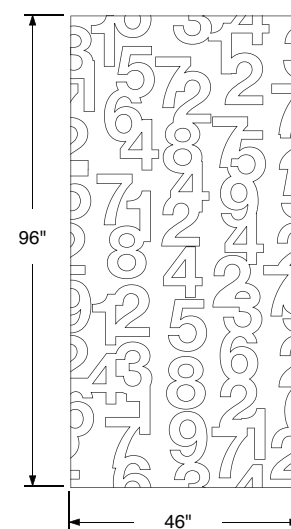

HELVETICA

Oversized digits from one of history's most popular typefaces, originally drawn by Swiss designer Max Miedinger in 1957. Almost any custom logo or graphic can be impressive on iconic panels.

Helvetica Panel
46"w x 96"h x 3/4"