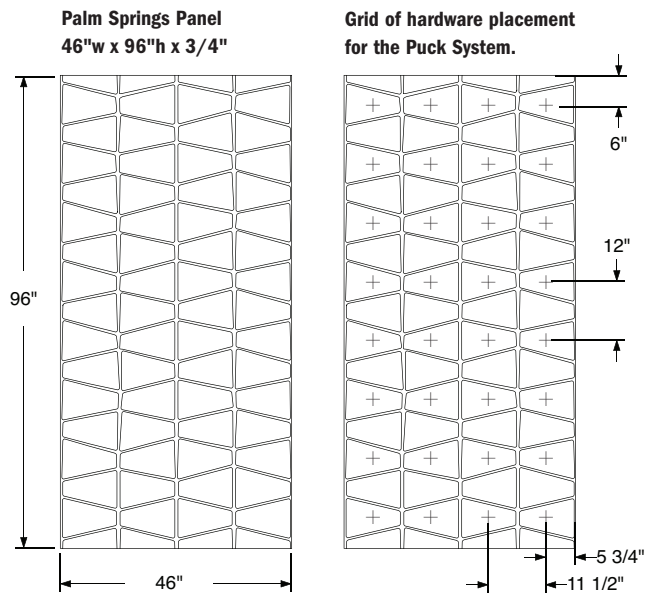

Palm Springs in Matte White