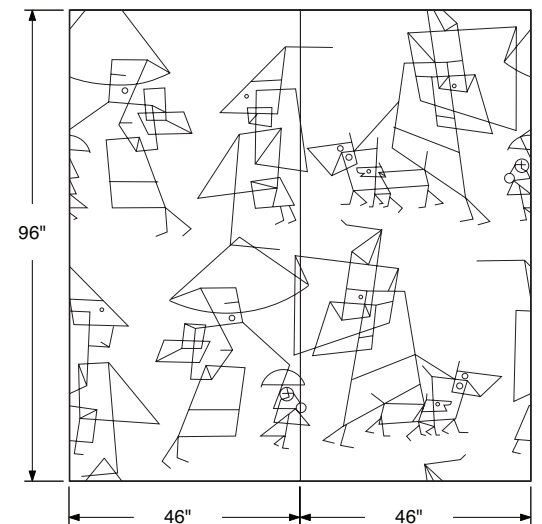

LineCity - B

LineCity - A