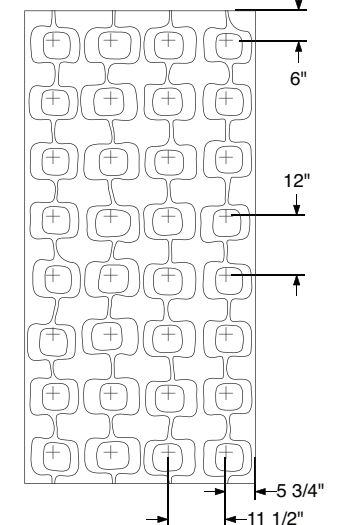

# BROADCAST

This pattern takes its cue from the great age of television, and evokes the unforgettable stars of broadcast journalism.

Broadcast Panel  
46" w x 96" h x 3/4"

Grid of hardware placement  
for the Puck System.