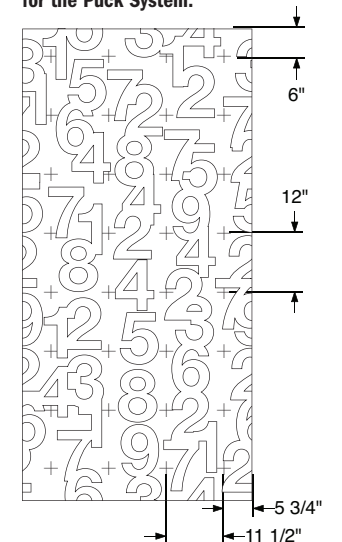

Grid of hardware placement
for the Puck System.