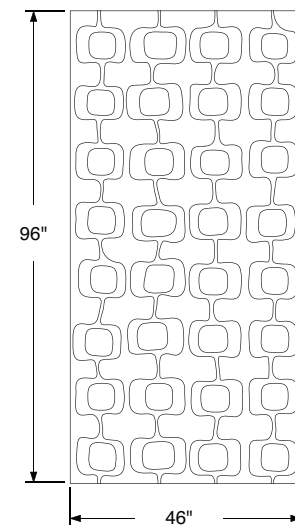

# BROADCAST

This pattern takes its cue from the great age of television, and evokes the unforgettable stars of broadcast journalism.

Broadcast Panel  
46" w x 96" h x 3/4"

Grid of hardware placement  
for the Puck System.