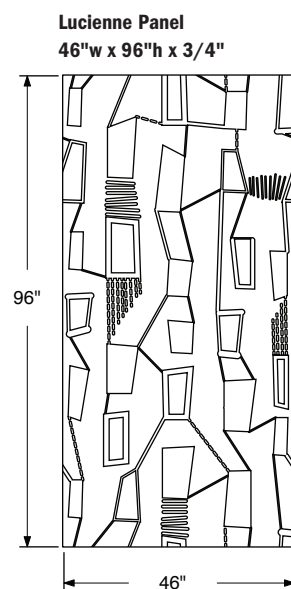

LUCIENNE

Inspired by designs of the stylish couple who brought modernity and charm to their playful textile patterns and creative furniture during the era of postwar Britain.

Lucienne in Matte White