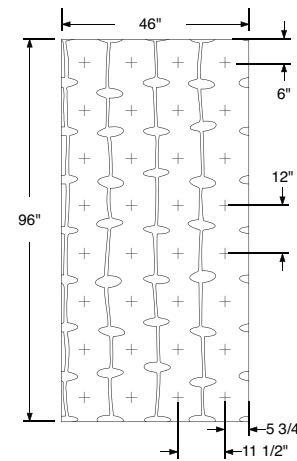

Pre-installed Puck Inserts To Accept Puck Hardware

We recommend the Puck System to accessorize your panels, though any of our systems will work on Iconic. The Panels are pre-drilled with threaded Puck inserts that accept the Puck Set Screw and Puck itself.

Inserts are pre-installed before your order is shipped. The spacing for the Pucks is 11 1/2" on center horizontally, and 12" on center vertically.

You can have any number of Puck inserts pre-installed in your panel, up to a maximum of 32.

Indicate the locations that you would like to have Puck inserts on each panel.