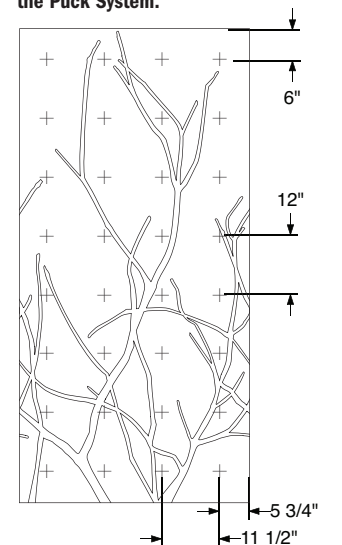

# HELSINKI

From the Nordic landscapes of Aalto and Aarnio, comes a clean interpretation of the natural bends and patterns of bare birch branches.

Helsinki Panel  
46"w x 96"h x 3/4"

Grid of hardware placement for the Puck System.