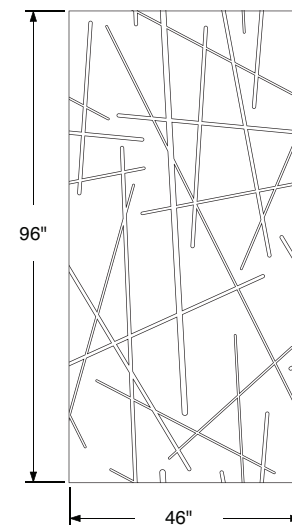

HITCHCOCK

A pattern inspired by the distinctive style of graphic designer Saul Bass, whose movie poster designs remain icons to this day.

Hitchcock Panel
46"w x 96"h x 3/4"