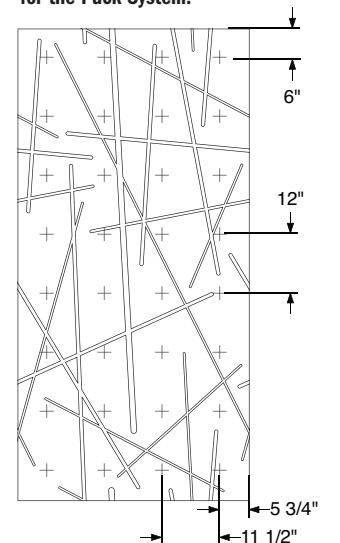

Grid of hardware placement
for the Puck System.