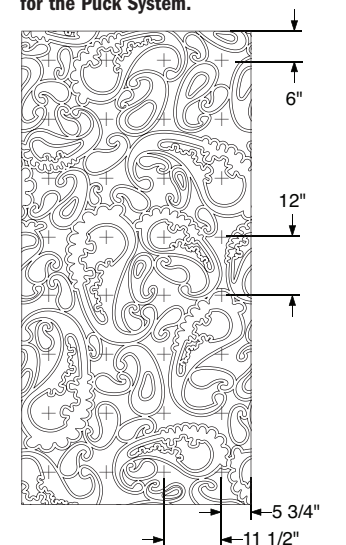

Grid of hardware placement
for the Puck System.