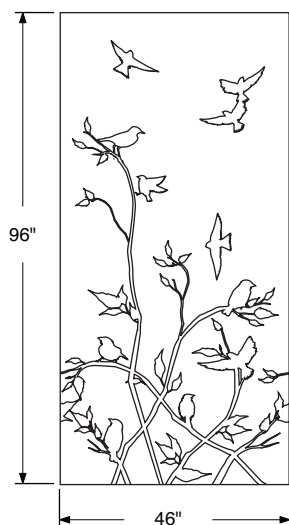

CHINOISERIE

This pattern is inspired by the style originated in the 17th Century that incorporated fanciful imagery of trees, birds, bridges, and temples. Its whimsical origin attempts to imitate Chinese porcelain and the use of lacquer-like materials and decoration.

Chinoiserie Panel
46"w x 96"h x 3/4"