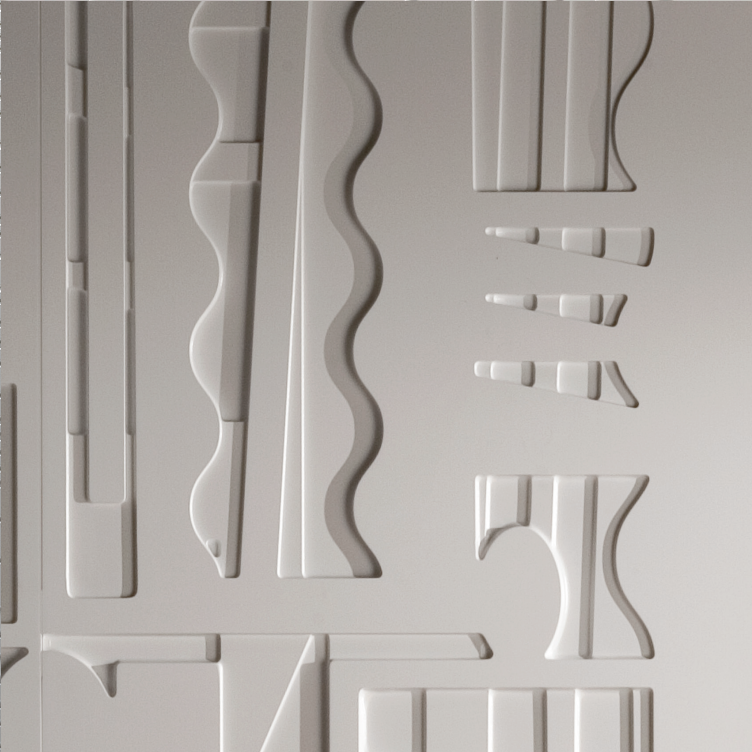

TABLE OF CONTENTS

ICONIC PANELS INTRO	5
JAMIE DURIE FOR B+N	6
REX RAY FOR B+N	24
ALL DESIGNS	32
ICONIC FIXTURES	76
ICONIC PANEL SPECS	80
CORE, COLOR, AND MOUNTING HARDWARE	85
THE PUCK SYSTEM (COMPATIBLE WITH ICONIC PANELS)	86
TERMS AND CONDITIONS	90