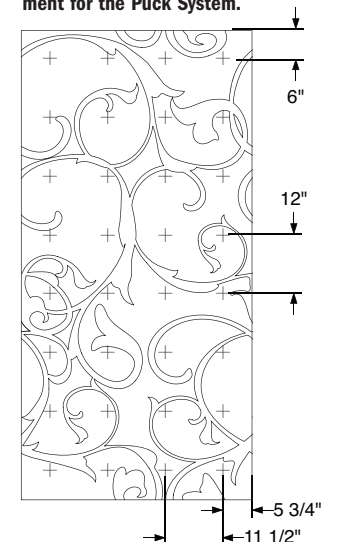

Grid of hardware placement for the Puck System.