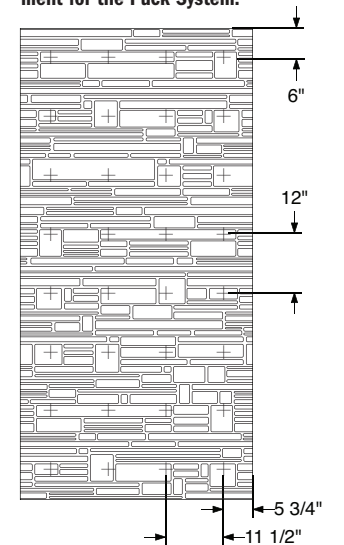

Grid of hardware placement for the Puck System.