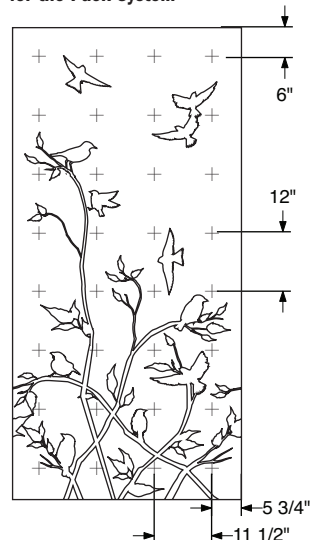

Grid of hardware placement
for the Puck System

Chinoiserie in Matte White