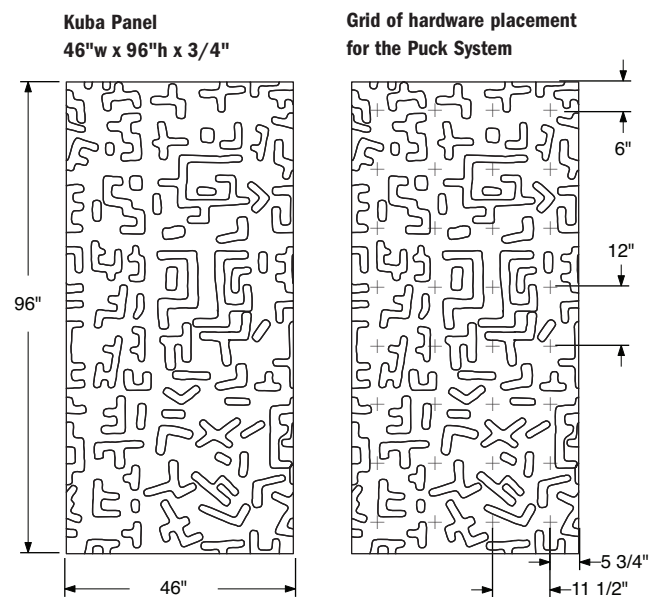

KUBA

A mix of the patterns of African ceremonial Kuba cloth and Eighties Pop Art, our latest Iconic Panel pattern takes a tribal spin on modern interiors.

Kuba in Matte White