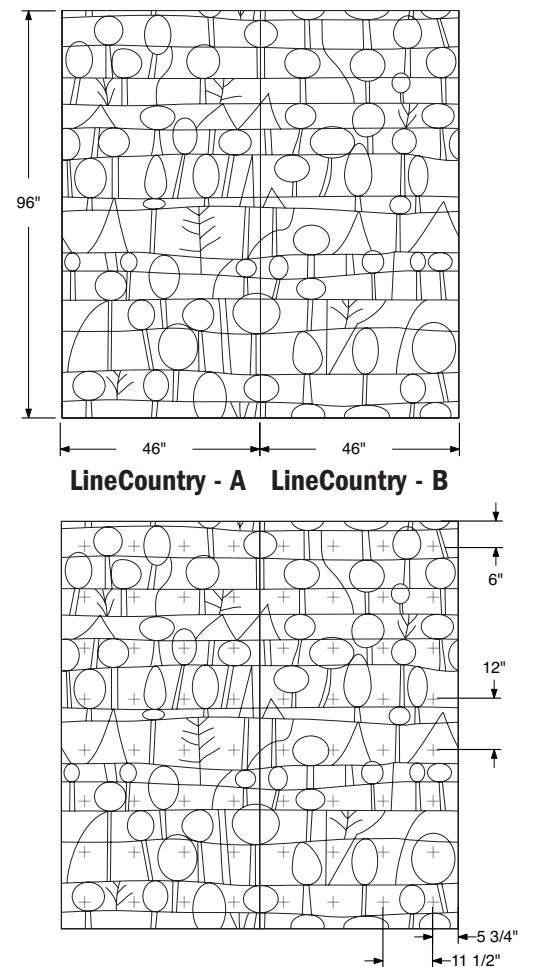

LINECOUNTRY

A terraced landscape inspired by the innocent, yet sophisticated, paintings of Bauhaus artists. Available only as a two-panel repeat.*

*LineCountry comes in a two-panel repeat pattern. In order to create a seamless continuation of surface, always order this pattern in groups of LineCountry - A and LineCountry - B.

LineCountry is also available with spacing for our Puck hardware inserts, as are all Iconic panels.