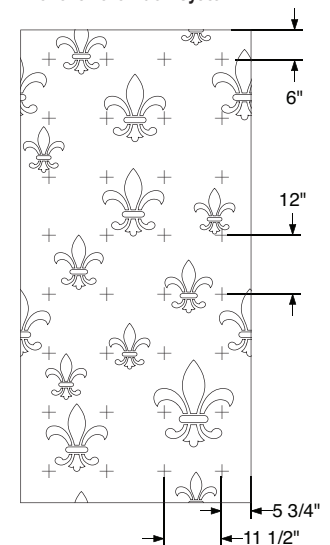

Grid of hardware placement for the Puck System.