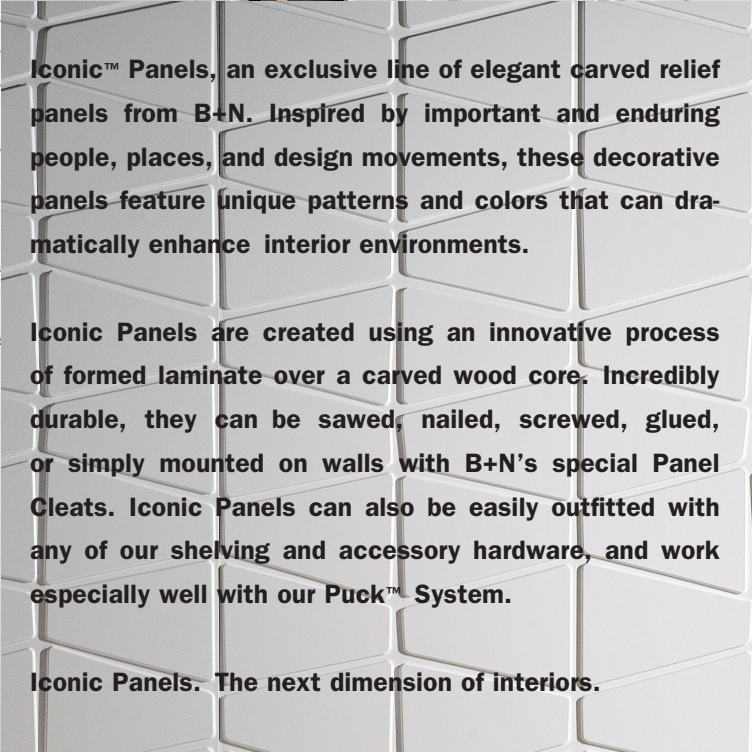

Iconic™ Panels, an exclusive line of elegant carved relief panels from B+N. Inspired by important and enduring people, places, and design movements, these decorative panels feature unique patterns and colors that can dramatically enhance interior environments.

Iconic Panels are created using an innovative process of formed laminate over a carved wood core. Incredibly durable, they can be sawed, nailed, screwed, glued, or simply mounted on walls with B+N's special Panel Cleats. Iconic Panels can also be easily outfitted with any of our shelving and accessory hardware, and work especially well with our Puck™ System.

Iconic Panels. The next dimension of interiors.